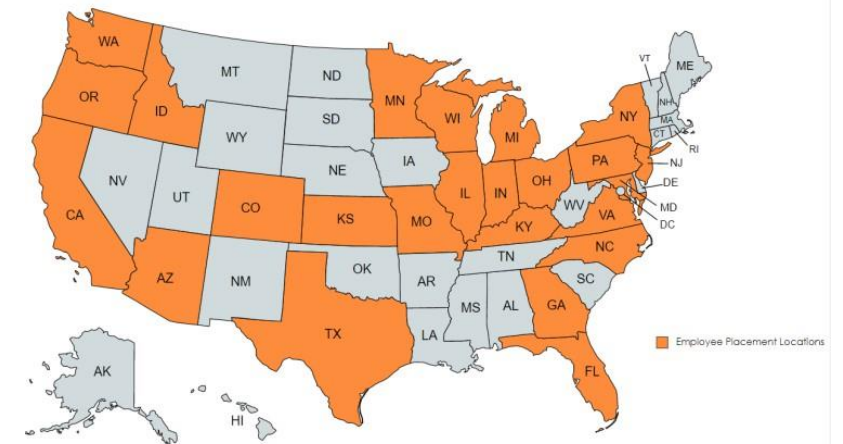

NAICS: 561311
NMSDC: MI01094
DUNS: 014600307

Capabilities Overview

KCM Technical Inc. is a Troy, MI based executive search supplier for Engineering, Industrial Automation, Supply Chain/Logistics and Legal recruitment services. We believe that efficiency drives innovation. We strive to match employers with qualified candidates to create a mutually beneficial employment partnership.

Service Offerings and Deliverables:

- Placement presence and affiliate partner locations in over 20 states; Offering customizable executive search, contract, contract to hire, and pay rolled staffing engagements.
- Dedicated immigration employment services department paired with a top ranked immigration legal counsel. E-Verify employer that has expertise with H-1B Visa, TN Visa and Green card (PERM) employment sponsorships.
- Strategic sourcing outside a client's measurable search tools. 75% of hires are from active strategies that provide clients with access to candidates that may also not be on the visible market.
- Streamlined remote hiring process and on-boarding process for both domestic and international candidates with secure document retention and personal data storage.
- National safety and compliance department committed to employee safety programs and initiatives. Federal and statutory reporting and compliance (*OSHA, DOT, UCSIS etc.*)

Employee Placement Locations (Orange)